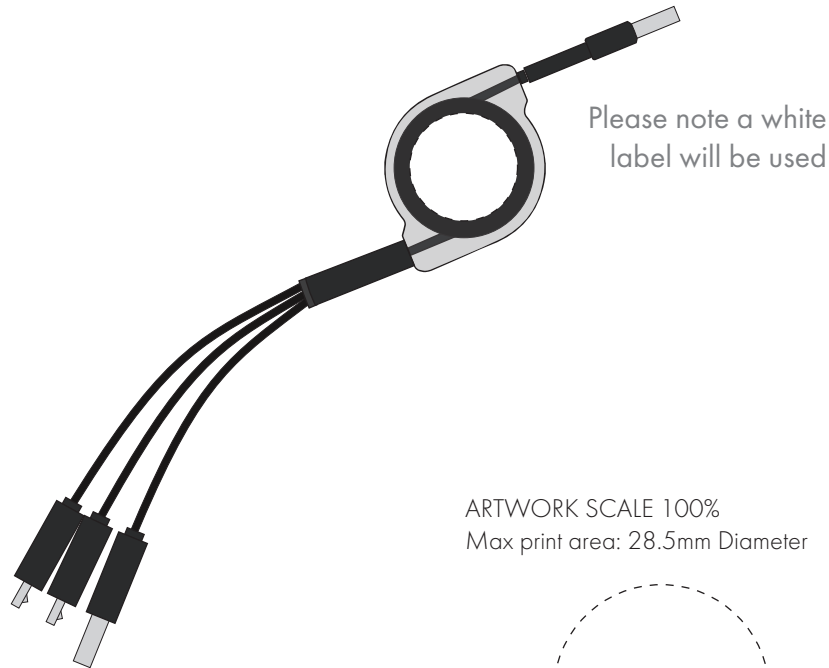

Your Ref:	Quantity:	Product Code: ZP1067
Our Ref:	Version: 1	Product Colour: BLACK

PRINTING CONCERNS:

Please note that this product has Sustainability Markings that are not visible from this perspective

We stock this item in the following colours

**PANTONE REFERENCE(S)**

 Full Colour Label

ARTWORK SCALE 50%

Please note a white label will be used

ARTWORK SCALE 100%
Max print area: 28.5mm Diameter

Product Image for visualisation
- colours may vary

The dashed line is to demonstrate print area and will not appear on your printed item

PLEASE NOTE:

- All colours including print and product are for visual purposes only and should not be regarded as the actual colour of the product and print.
- Some products may vary from batch to batch and may differ from previous orders.
- The colour and texture of a product can also have an effect on the final print colour.
- By approving this order we accept that you understand these terms.